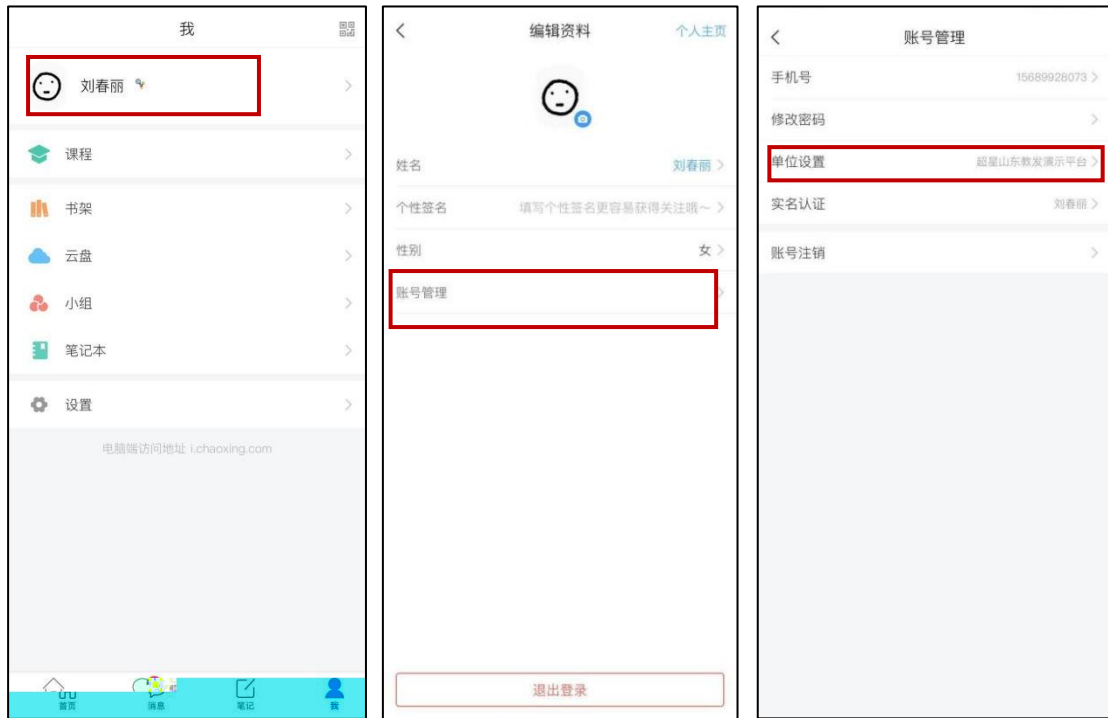

超星平台通识教育选修课开课说明

- 3 -
-

Mni

—

= 2 3

A login screen with the title '登录' (Login). It contains two input fields: '手机号' (Mobile Number) and '密码' (Password). To the right of the password field is a link for '忘记密码?' (Forgot Password?). Below the fields is a radio button for '我已阅读并同意学习通《隐私政策》和《用户协议》' (I have read and agree to the Xue Xi Tong Privacy Policy and User Agreement). A large blue button labeled '登录' (Login) is at the bottom. At the very bottom, there are two links: '新用户注册' (New User Registration) and '手机号快捷登录' (Mobile Number Quick Login).